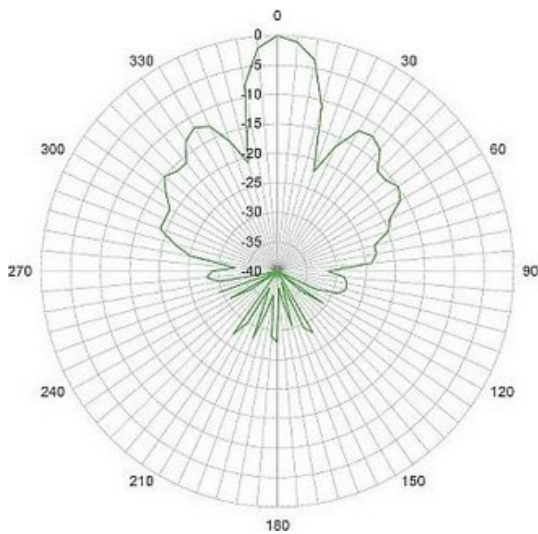

Electrical Properties

Frequency	3.4 - 3.7 GHz
Gain	19dBi
Polarization	horizontal or vertical
Beamwidth deg horizontal	20°
Beamwidth deg vertical	20°
VSWR	<1,8
Impedance	50 ohm
Front to back ratio	> 35 dB
Lightning protection:	DC ground

Enclosure Properties

Technology:	Microstrip
Material:	UV protected
Colour:	Grey
Min temperature:	-40°C / -40°F
Max temperature:	80°C / 176°F

Mechanical Properties

Compatible with:	RB411 and RB433 series
Input Connector	UFL, MMCX, RPSMA
Enclosure Connector	Waterproof Ethernet Connector RJ45 (or cable gland optional)
Outside Dimensions	270x270x75mm / 10,6x10,6x2,9"
Weight	1,2kg / 2,65lbs

Specification subject to change without notice.

V-Plane