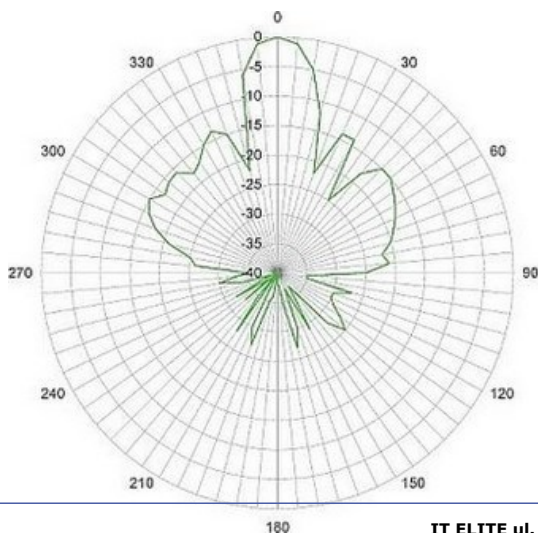

Electrical Properties

Frequency	3.4 - 3.7 GHz
Gain	19dBi
Polarization	horizontal or vertical
Beamwidth deg horizontal	20°
Beamwidth deg vertical	20°
VSWR	<1,8
Impedance	50 ohm
Front to back ratio	> 35 dB
Lightning protection:	DC ground

Enclosure Properties

Technology:	Microstrip
Material:	UV protected
Colour:	Grey
Min temperature:	-40°C / -40°F
Max temperature:	80°C / 176°F

Mechanical Properties

Compatible with:	RB411 and RB433 series
Input Connector	UFL, MMCX, RPSMA
Enclosure Connector	Waterproof Ethernet Connector RJ45 (or cable gland optional)
Outside Dimensions	270x270x75mm / 10,6x10,6x2,9"
Weight	1,2kg / 2,65lbs

Specification subject to change without notice.

V-Plane